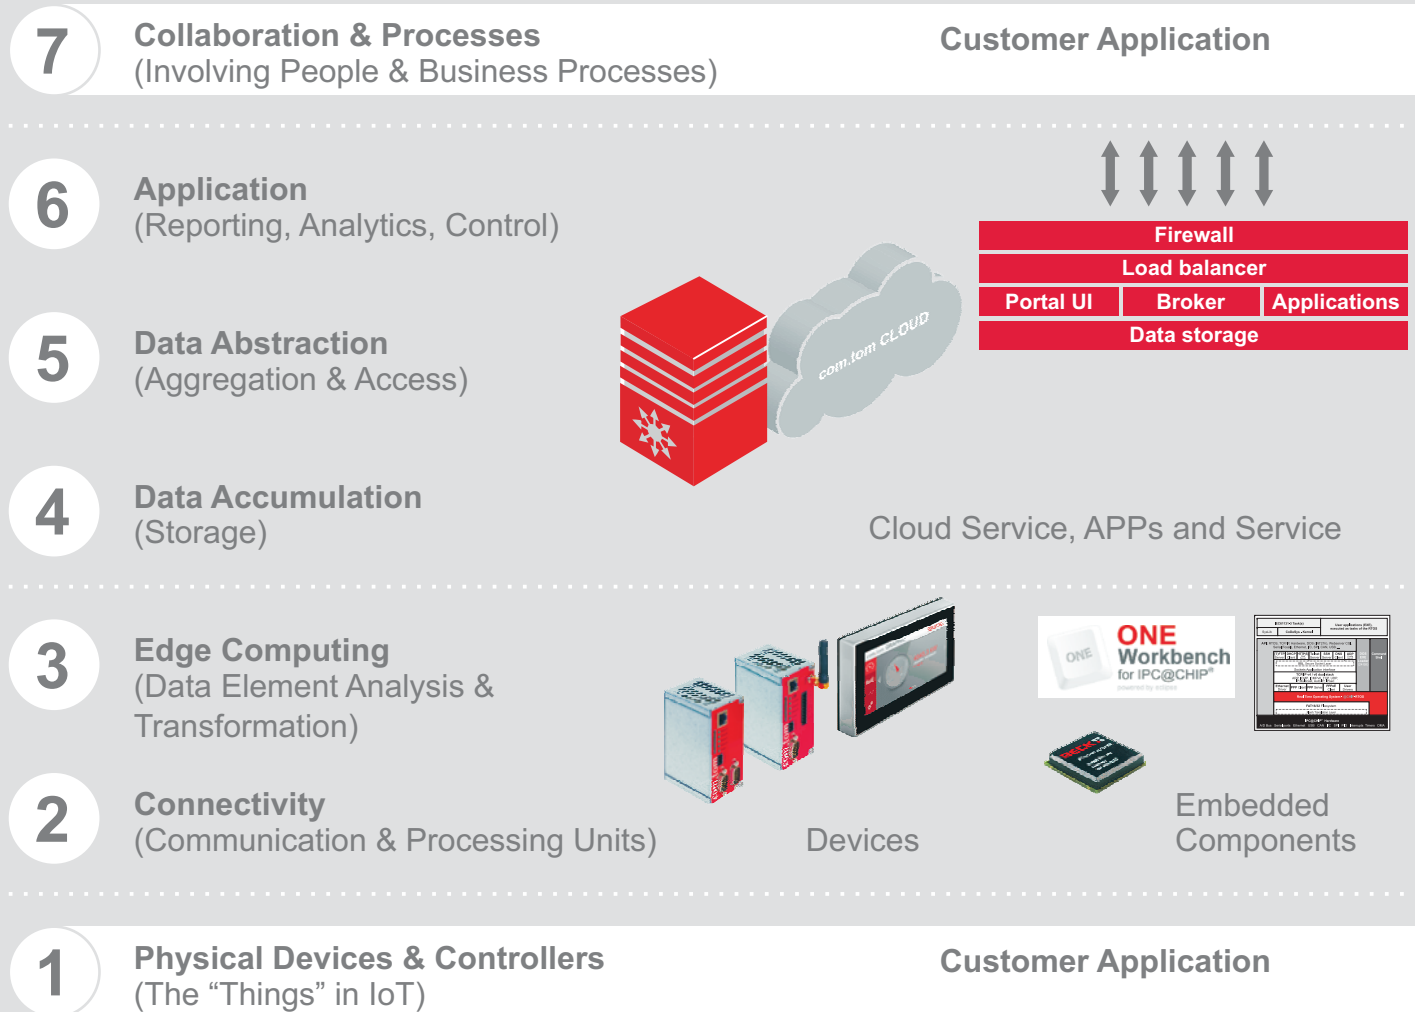

Everything you need for your personal Internet of Things

IoT Reference Model

Components

Cloud:

- realtime in-memory database
- load balancer
- dynamic user interface
- streaming automation
- streaming analytics
- history database
- report generator
- alarm manager
- HMI generator

Hardware:

- edge computing devices
- various industrial interfaces
- realtime fieldbus connection
- amazing IoT as a chip platform

Software:

- local CODESYS PLC
- WEB PLC
- realtime Linux based operating system
- unbeatable Eclipse based development tool